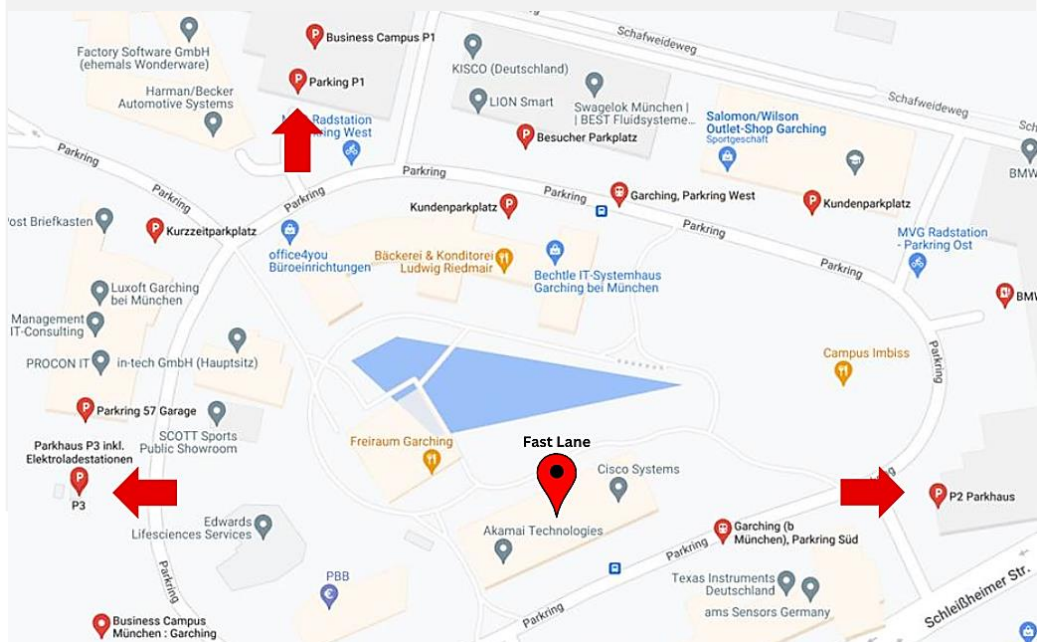

Fast Lane Training Center München Directions and Hotel

We are happy about your interest and would like to make your way to us and your stay as pleasant as possible. Below you will find detailed directions and hotel recommendations.

www.flane.de/en

www.openstreetmap.de

Arrival by car

Arrival from....

...direction Munich or Nürnberg (A9):

At the Airport you'll take the motorway A92 direction "Munich". Change A92 to A9 at the "cross Neufahrn" direction Munich. Take the exit "Garching-Nord" direction "Gewerbegebiet Hochbrück, TÜV". Please follow the street. After 2000 meters the business campus is on the left side.

If you're coming from city Munich, you've to take A9 direction "Nürnberg" and take the exit "Garching-Süd" direction "Dachau, Oberschleißheim, B471, Gewerbegebiet hochbrück TÜV". Follow the street. After 500 meters the business campus is in the right side.

Within 500m walking distance there are 3 large parking garages (see map), which are open all day Monday - Sunday. The parking fee is 16€ for 24 hours and 1.50€ per hour

Arrival by plane

Airport taxi - we recommend: