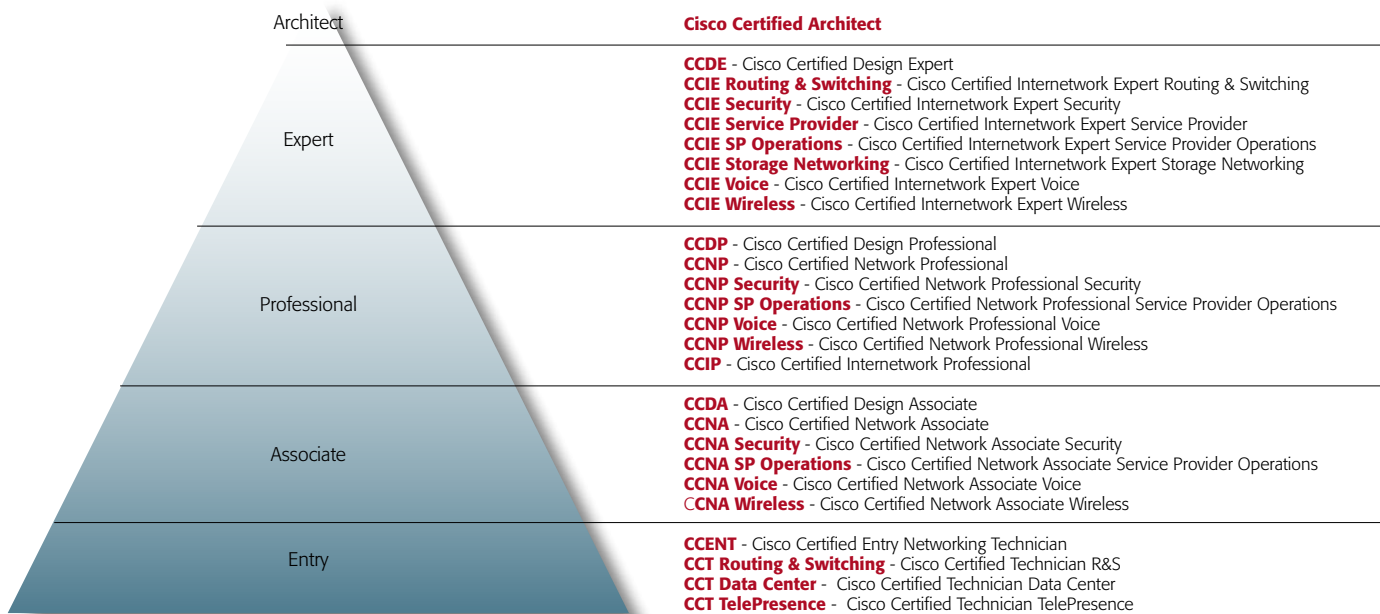

Cisco Career Certifications for the Individual

Five Certification Levels: Cisco offers five levels of certification: from Entry and Associate, the basic levels of networking certification, to the advanced level of Professional, and up to Expert and Architect, the highest certification level for network specialists.

Eight Certification Tracks: Certification can be attained in various fields: Routing & Switching, Design, Security, Service Provider, Service Provider Operations, Storage Networking, Voice and Wireless.

Cisco Specialist Certifications

Next to the general Cisco qualification programs, Cisco Qualified Specialist certifications are available to demonstrate competence in specific technology areas, solutions, and/or job roles.

Data Center Certifications

Data Center Networking Infrastructure

- Cisco Data Center Networking Infrastructure Design Specialist
- Cisco Data Center Networking Infrastructure Support Specialist
- Cisco Data Center Networking Sales Specialist

Data Center Application Services

- Cisco Data Center Application Services Design Specialist
- Cisco Data Center Application Services Support Specialist

Data Center Storage Networking

- Cisco Data Center Storage Networking Design Specialist
- Cisco Data Center Storage Networking Support Specialist

Data Center Unified Computing

- Cisco Data Center Unified Computing Design Specialist
- Cisco Data Center Unified Computing Support Specialist

Advanced Routing & Switching Certifications

- Cisco Routing & Switching Field Specialist
- Cisco Routing & Switching Sales Specialist
- Cisco Routing & Switching Solutions Specialist

Foundation for Channel Partners

- Cisco Express Foundation Design Specialist
- Cisco Express Foundation Field Specialist
- Cisco Express Foundation Sales Specialist

Wireless LAN Certifications

- Cisco Advanced Wireless LAN Design Specialist
- Cisco Advanced Wireless LAN Field Specialist
- Cisco Advanced Wireless LAN Sales Specialist

Collaboration Certifications

Contact Center

- Cisco IP Contact Center Express Specialist

IP Telephony

- Cisco Advanced IP Communications Sales Specialist
- Cisco IP Communications Express Sales Specialist
- Cisco IP Communications Express Specialist
- Cisco IP Telephony Design Specialist

Voicemail & Messaging

- Cisco Unified Presence Specialist
- Cisco Unity Design Specialist
- Cisco Unity Support Specialist

Video

- Cisco Rich Media Communications Specialist
- Cisco TelePresence Installations Specialist
- Cisco TelePresence Solutions Specialist

MeetingPlace

- Cisco MeetingPlace Design Specialist
- Cisco MeetingPlace Sales Specialist
- Cisco MeetingPlace Support Specialist

VPN & Security Certifications

- Cisco ASA Specialist
- Cisco Firewall Security Specialist
- Cisco IOS Security Specialist
- Cisco IPS Specialist
- Cisco Network Admission Control Specialist
- Cisco Security Sales Specialist
- Cisco Security Solutions & Design Specialist
- Cisco VPN Security Specialist
- Cisco Web Security Field Engineer Specialist