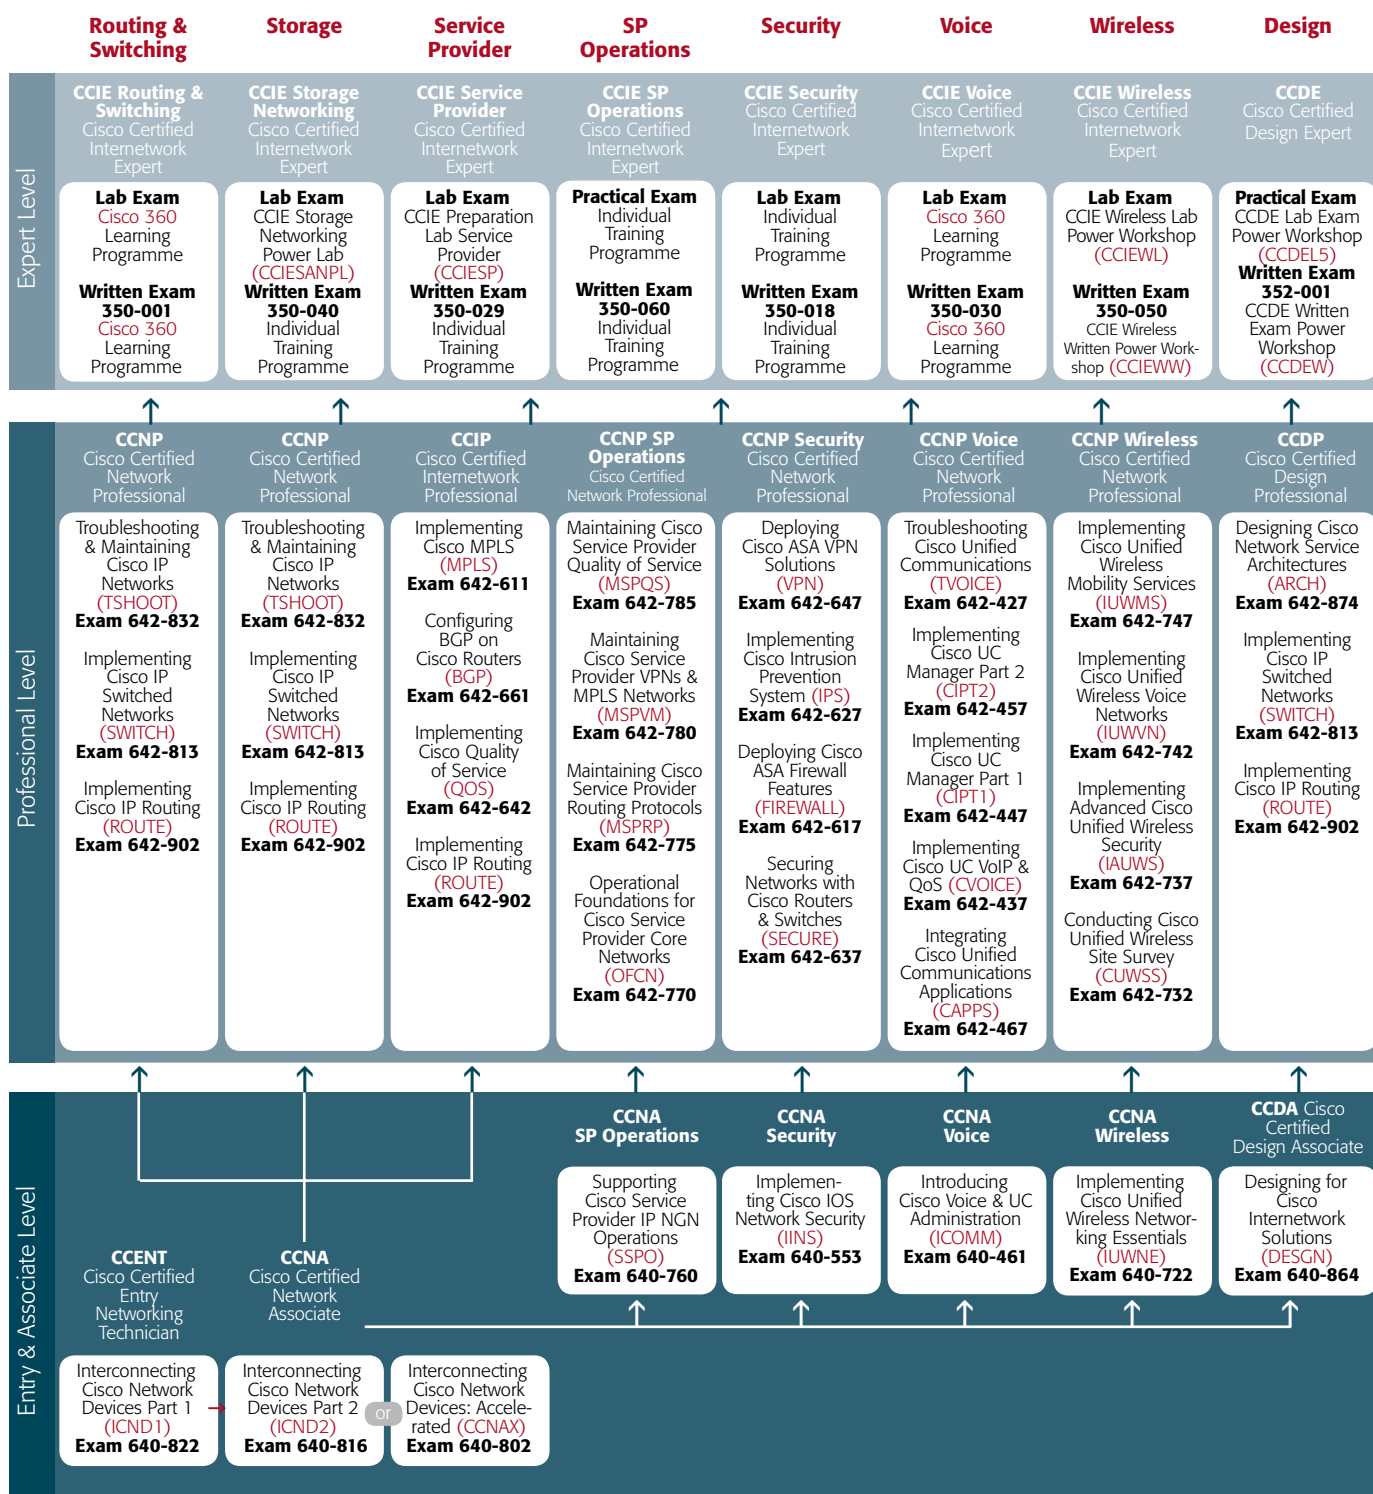

MeetingPlace

- Cisco MeetingPlace Design Specialist
- Cisco MeetingPlace Sales Specialist
- Cisco MeetingPlace Support Specialist

VPN & Security Certifications

- Cisco ASA Specialist
- Cisco Firewall Security Specialist
- Cisco IOS Security Specialist
- Cisco IPS Specialist
- Cisco Network Admission Control Specialist
- Cisco Security Sales Specialist
- Cisco Security Solutions & Design Specialist
- Cisco VPN Security Specialist
- Cisco Web Security Field Engineer Specialist