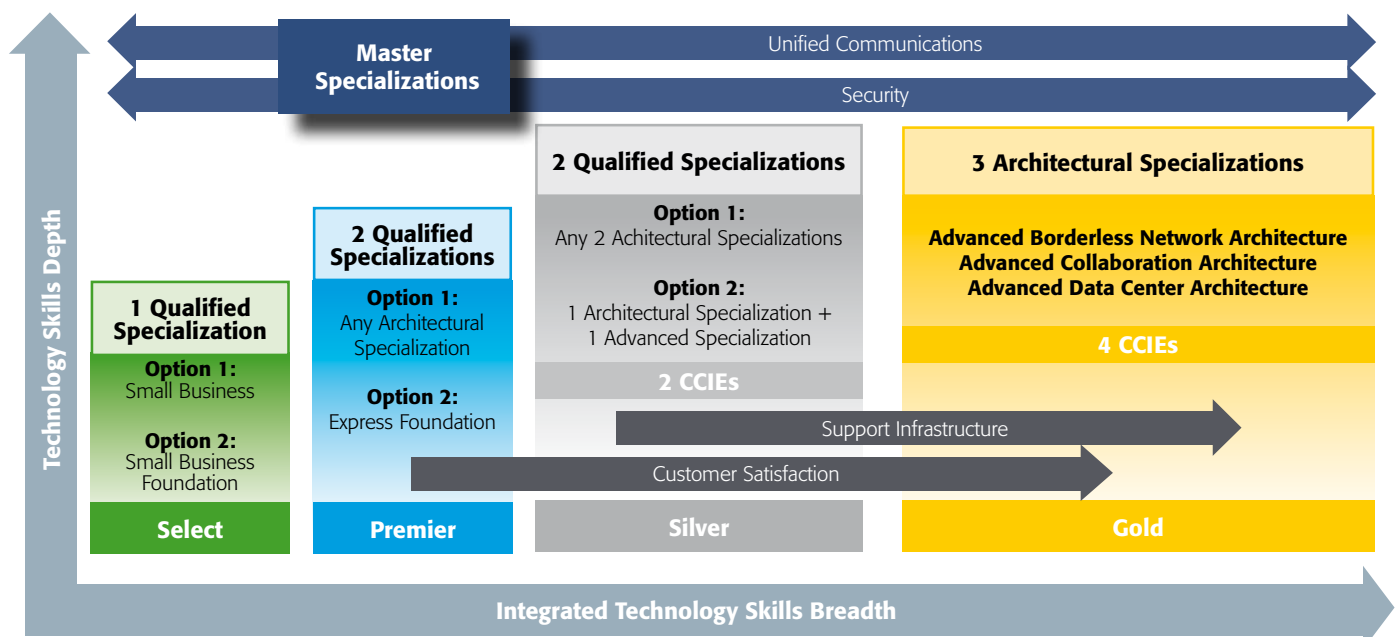

New Certification and Specialization Framework

The new certification and specialization framework will be required for all Channel Partners beginning August 2012. To ensure a smooth recertification process, Cisco is providing a generous transition period for existing Cisco Certified Partners.